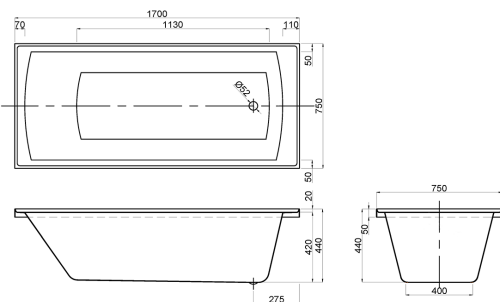

## BERLIN 1500 DROP IN BATH

1500l x 750b x 470h mm

White Sanitary Grade Acrylic Bath

**BER15W**

## BERLIN 1700 DROP IN BATH

1700l x 750b x 440h mm

White Sanitary Grade Acrylic Bath

**BER17W**

## LILLY 1700 DROP IN BATH

1705l x 745b x 433h mm

White Sanitary Grade Acrylic Bath

**LILBAT**

## NAPOLI 1700 DROP IN BATH

1740l x 800b x 420h mm

White Sanitary Grade Acrylic Bath

**NAPBAT**