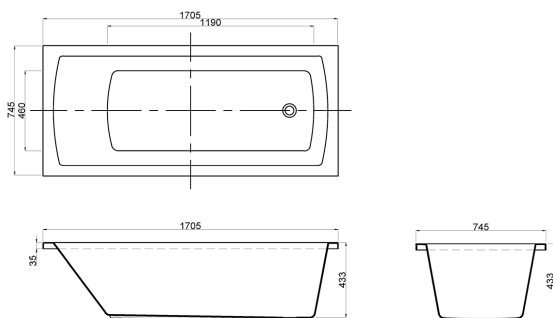

## BERLIN 1500 DROP IN BATH

1500l x 750b x 470h mm

White Sanitary Grade Acrylic Bath

**BER15W**

## BERLIN 1700 DROP IN BATH

1700l x 750b x 440h mm

White Sanitary Grade Acrylic Bath

**BER17W**

## LILLY 1700 DROP IN BATH

1705l x 745b x 433h mm

White Sanitary Grade Acrylic Bath

**LILBAT**

## NAPOLI 1700 DROP IN BATH

1740l x 800b x 420h mm

White Sanitary Grade Acrylic Bath

**NAPBAT**