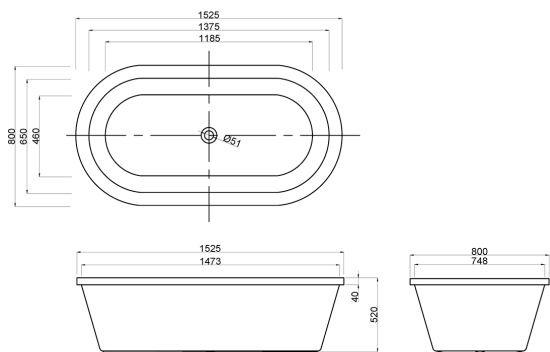

## BERLIN 1500 DROP IN BATH

1500l x 750b x 470h mm

White Sanitary Grade Acrylic Bath

**BER15W**

## BERLIN 1700 DROP IN BATH

1700l x 750b x 440h mm

White Sanitary Grade Acrylic Bath

**BER17W**

## LILLY 1700 DROP IN BATH

1705l x 745b x 433h mm

White Sanitary Grade Acrylic Bath

**LILBAT**

## NAPOLI 1700 DROP IN BATH

1740l x 800b x 420h mm

White Sanitary Grade Acrylic Bath

**NAPBAT**