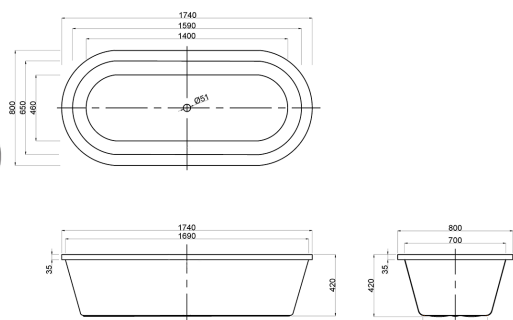

## BERLIN 1700 DROP IN BATH

1700l x 750b x 440h mm

White Sanitary Grade Acrylic Bath

**BER17W**

## LILLY 1700 DROP IN BATH

1705l x 745b x 433h mm

White Sanitary Grade Acrylic Bath

**LILBAT**

## NAPOLI 1500 DROP IN BATH

1525l x 800b x 520h mm

White Sanitary Grade Acrylic Bath

**NASBAT**

## NAPOLI 1700 DROP IN BATH

1740l x 800b x 420h mm

White Sanitary Grade Acrylic Bath

**NAPBAT**