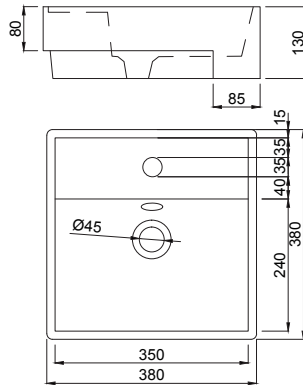

ASPEN SQUARE SEMI-RECESSED BASIN NTH

480w x 370d mm
Suits standard size mixer
Warranty 2 years parts and labour

D324B

DELTA OVAL SEMI-RECESSED BASIN 1TH

530w x 465d mm
Overflow
Warranty 2 years parts and labour

CT4043C

DEMI SQUARE SEMI-RECESSED BASIN 1TH

380w x 380d mm
Overflow
Warranty 2 years parts and labour

CT4148C