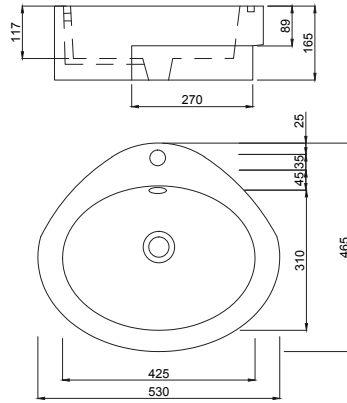

ASPEN SQUARE SEMI-RECESSED BASIN NTH

480w x 370d mm
Suits standard size mixer
Warranty 2 years parts and labour

D324B

DELTA OVAL SEMI-RECESSED BASIN 1TH

530w x 465d mm
Overflow
Warranty 2 years parts and labour

CT4043C

DEMI SQUARE SEMI-RECESSED BASIN 1TH

380w x 380d mm
Overflow
Warranty 2 years parts and labour

CT4148C