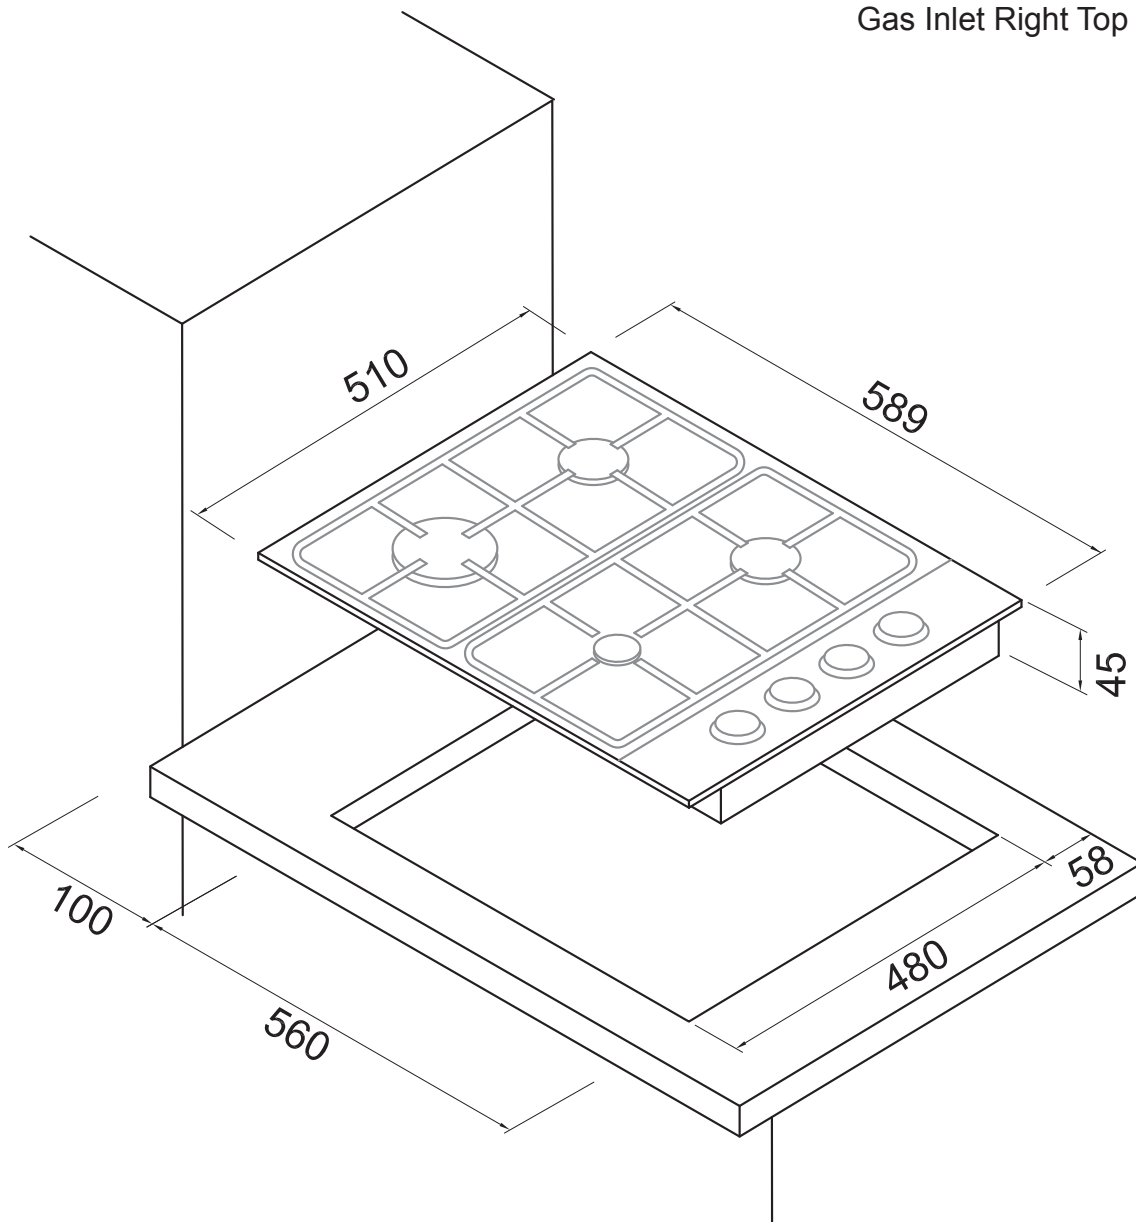

RTL64SFIN-AUS

ROSIERES 60CM GAS COOKTOP

4 burners

gas

electric start

flame failure

Finish	Stainless Steel
Trivets	Enamel Coated Cast Iron
Manufactured	Italy
Burners	1 Triple Ring 2 Semi-Rapid 1 Auxiliary
Features	Flame Failure Standard NG with LPG Conversion Included
Controls	Side Controls
Power	8500W (Total) 240V 50Hz 10 Amps (Electric Start)
Warranty	2 Years Parts and Labour

Dimensions
Cut Out Size

589w x 510d x 45h mm
560w x 480d mm

Gas Inlet
30mm from Top
50mm from Right

Number	Burner	Power (MJ/h)		pot size Ømm
		Natural Gas	ULPG	
1	Auxiliary	3.9	4	10-14
2	Semi Rapid	6.6	6.3	14-20
3	Semi Rapid	6.6	6.3	14-20
4	Tripple Ring	12.6	13	20-32

Electrical cable length 900mm
Gas Inlet Right Top Corner

PLEASE NOTE: Drawings are not to scale and are only to assist.
Dimensions are in mm and are subject to nominal manufacturing variations