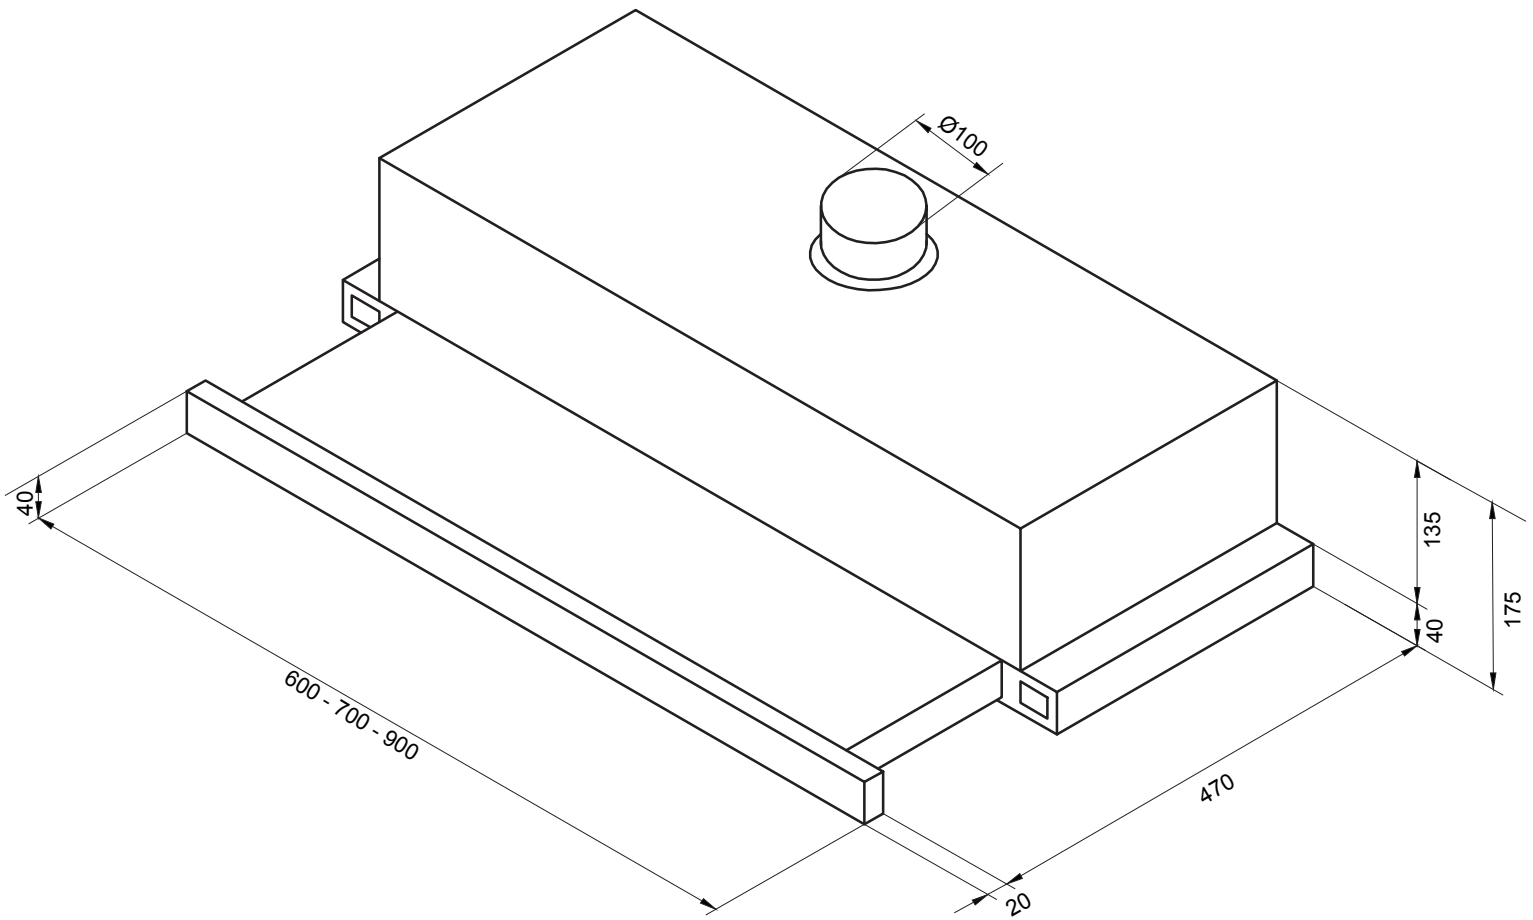

PLEASE NOTE: Drawings are not to scale and are only to assist.
Dimensions are in mm and are subject to nominal manufacturing variations